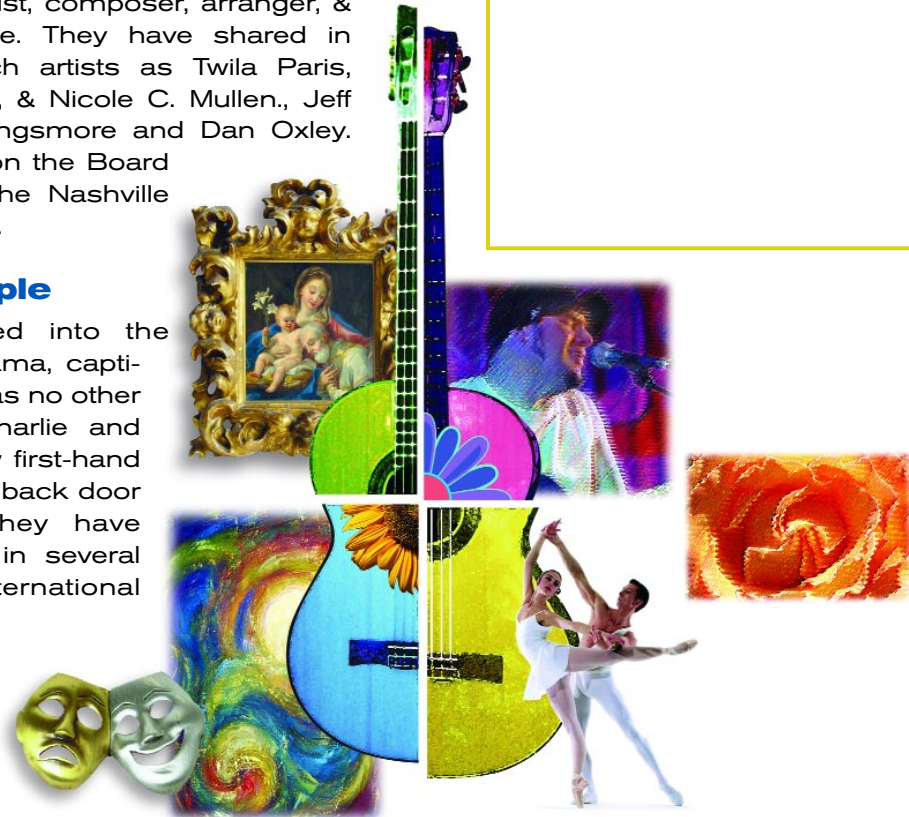

Peculiar People

Stories whispered into the heart through drama, captivate and intrigue as no other art form can. Charlie and Ruth Jones show first-hand why drama is the back door to the heart. They have shared their gift in several national and international tours.